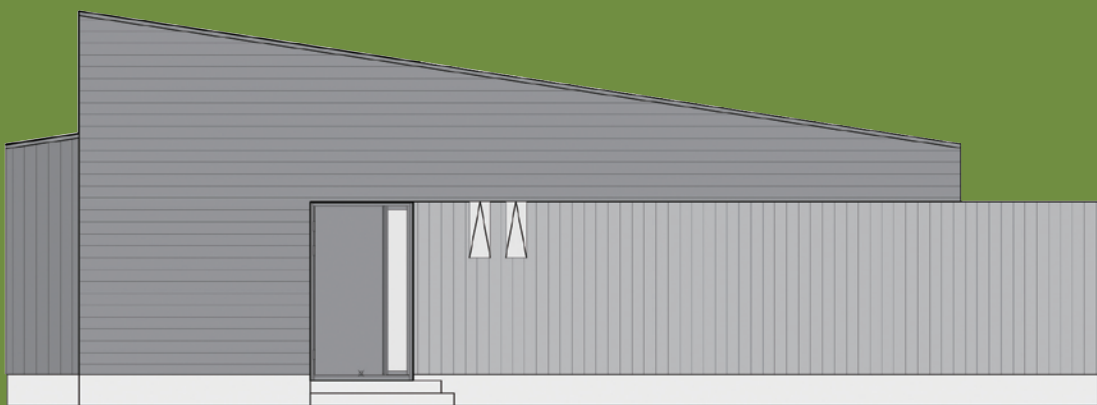

料金別納郵便

完全予約制  
vol.184

neo-brain open house 3/27sat-28sun. mibu-machi yasuzuka

Construction / Ikeda koumuten co.,Ltd. Architect / Shimotsuke Architects. fumihiro ohsahi : neo-brain